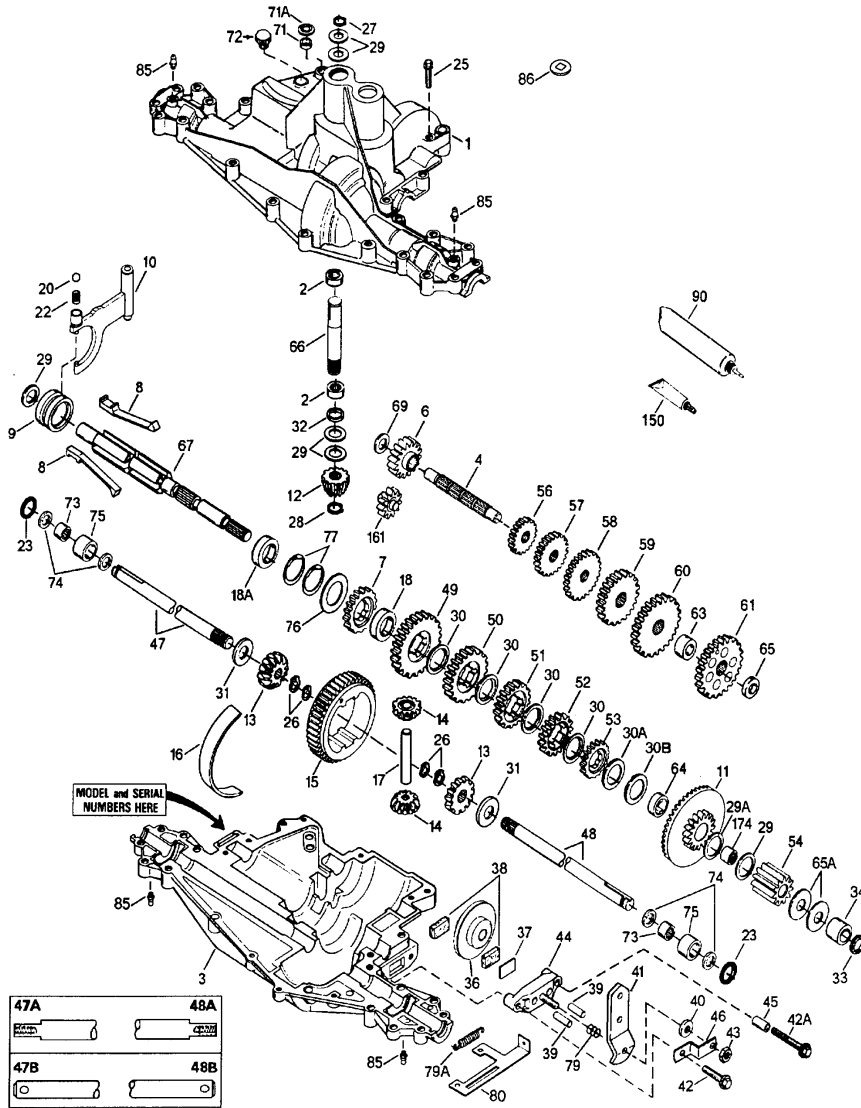

## Part List

p915.2 915-915-009A / Transaxle

REF #	ITEM #	DESCRIPTION	QTY	REMARK
1	772135	Transaxle Cover (Incl. 1 of 29)		
2	780086A	Needle Bearing		
3	770110	Transaxle Case		
4	776300	Countershaft (4.877" long)		
6	778281	Spur Gear (16 teeth)		
7	778122A	Spur Gear (22 teeth)		
8	792160	Shifter Key	4	
9	784352	Shifter Collar		
10	784366	Shift Rod & Fork		
11	778261	Bevel Gear (44 & 16 teeth)		
12	778262	Input Bevel Pinion		
13	778221	Bevel Gear		
14	778068	Bevel Pinion Gear		
15	778260	Ring Gear		
16	786150	Bearing Strip		
17	786139	Drive Pin		
18	786147	Neutral Spacer		
20	792139	Steel Ball, 3/8" dia.		
22	792142	Spring		
23	788061	Seal Ring		
25	792073A	Screw, 1/4-20 x 1-1/4"		
26	792125	Retaining Ring (pkg of 2)		
27	792035	Retaining Ring		
28	788040	Retaining Ring		
29	780072	Thrust Washer		
30	780108	Thrust Washer		
30A	780145	Thrust Washer		
31	780001	Washer		
32	792001	"O" Ring		
33	788076	Square Cut Seal		
34	780159	Bushing		
36	790071	Brake Disk		
37	790007	Brake Pad Plate		
38	799021	Brake Pad (pkg of 2)		
39	786026	Dowel Pin		
40	792076A	Flat washer		
41	790060	Brake Lever		
42	792073A	Screw, 1/4-20 x 1-1/4"		
43	792075	Lock Nut, 5/16-24		
44	790025	Brake Pad Holder		
46	786086	Brake Lever Bracket		
47	774910	Axle (17-5/16" long)		
48	774681	Axle (12-1/8" long)		
49	778125	Spur Gear (35 teeth)		
50	778250	Spur Gear (27 teeth)		
51	778122A	Spur Gear (22 teeth)		
52	778273	Spur Gear (19 teeth)		
54	778263	Spur Gear (11 teeth)		
56	778151	Spur Gear (15 teeth)		
57	778249	Spur Gear (23 teeth)		
58	778128A	Spur Gear (28 teeth)		
59	778129A	Spur Gear (30 teeth)		
61	778265	Spur Gear (34 teeth)		
65	780162	Thrust Washer		
65A	780160	Thrust Washer		
66	776299	Input Shaft (3.522" long)		
67	776352	Brake Shaft (4-keyed)		
69	780161	Thrust Washer		
71	788069	Square Cut Seal		
71A	792145	Push Nut		
76	780090	Thrust Washer		
77	788078A	Inverted Retaining Ring (pkg of 2)		
79	792144	Brake Spring		
90	788067B	Grease		32 oz. bottle Bentonite grease
150	510334	Gasket Eliminator (Loctite #515)		
161	776302	Reverse Idler Ass'y		
174	780085	Needle Bearing		
799A	799002	Shifter Key Set (Incl. 4 of 8)		
799B	799003	Input Gear Set (Incl. 11, 12 & 61)		
799C	799004	Differential Gear Set		(steel) Incl. 13 & 14
799D	799005	Ring Gear & Spur Gear Set		Incl. 15 & 54
799E	799008	Shifting Gear Set		(steel) Incl. 49 & 56